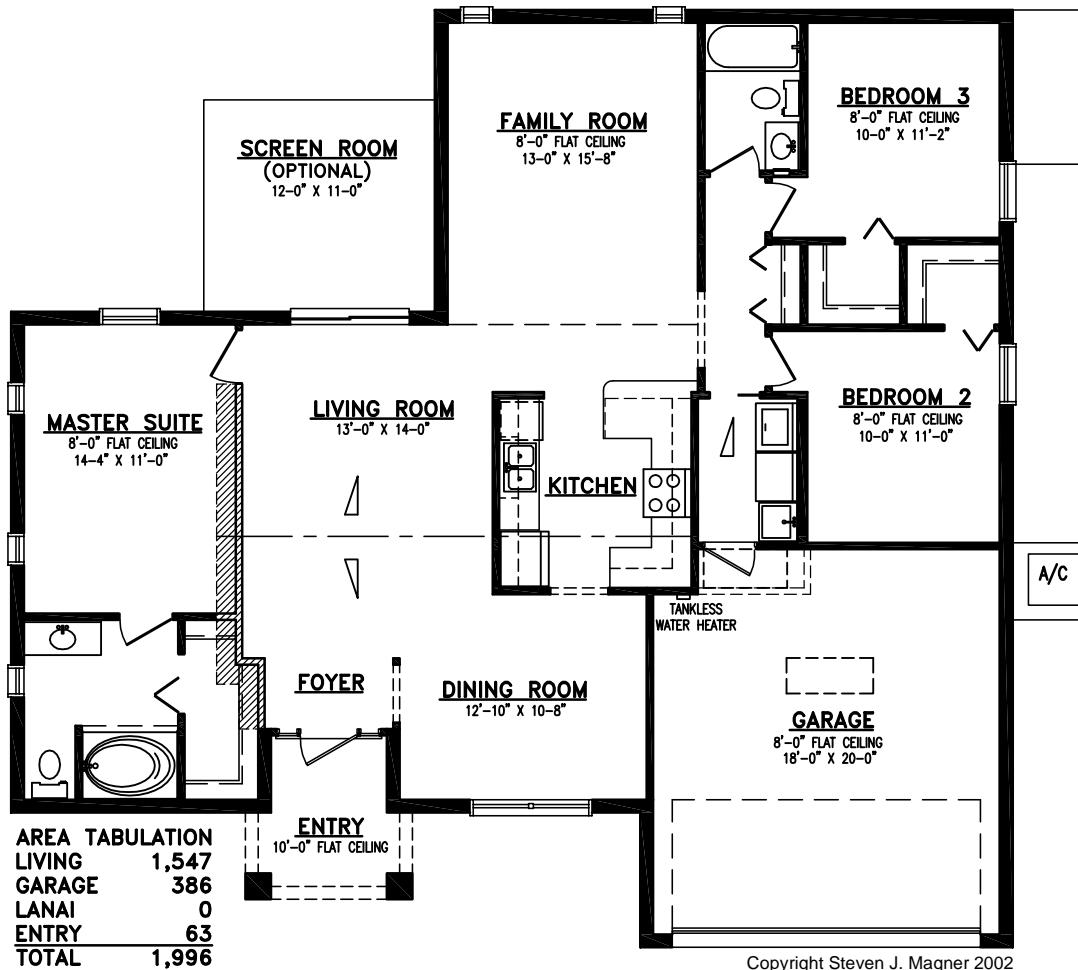

THE EAGLE FAMILY ROOM MODEL

3 BEDROOM, 2 BATH

ADV-EA-04

FRONT ELEVATION

MODEL HOME CENTER

3007 CHIQUITA BLVD. S.
 CAPE CORAL, FLORIDA 33914
 239-561-7500

1/2 MILE SOUTH OF VETERANS PKWY.
 E-MAIL HOMESALES@ADVANTAGEBUILDERS.COM