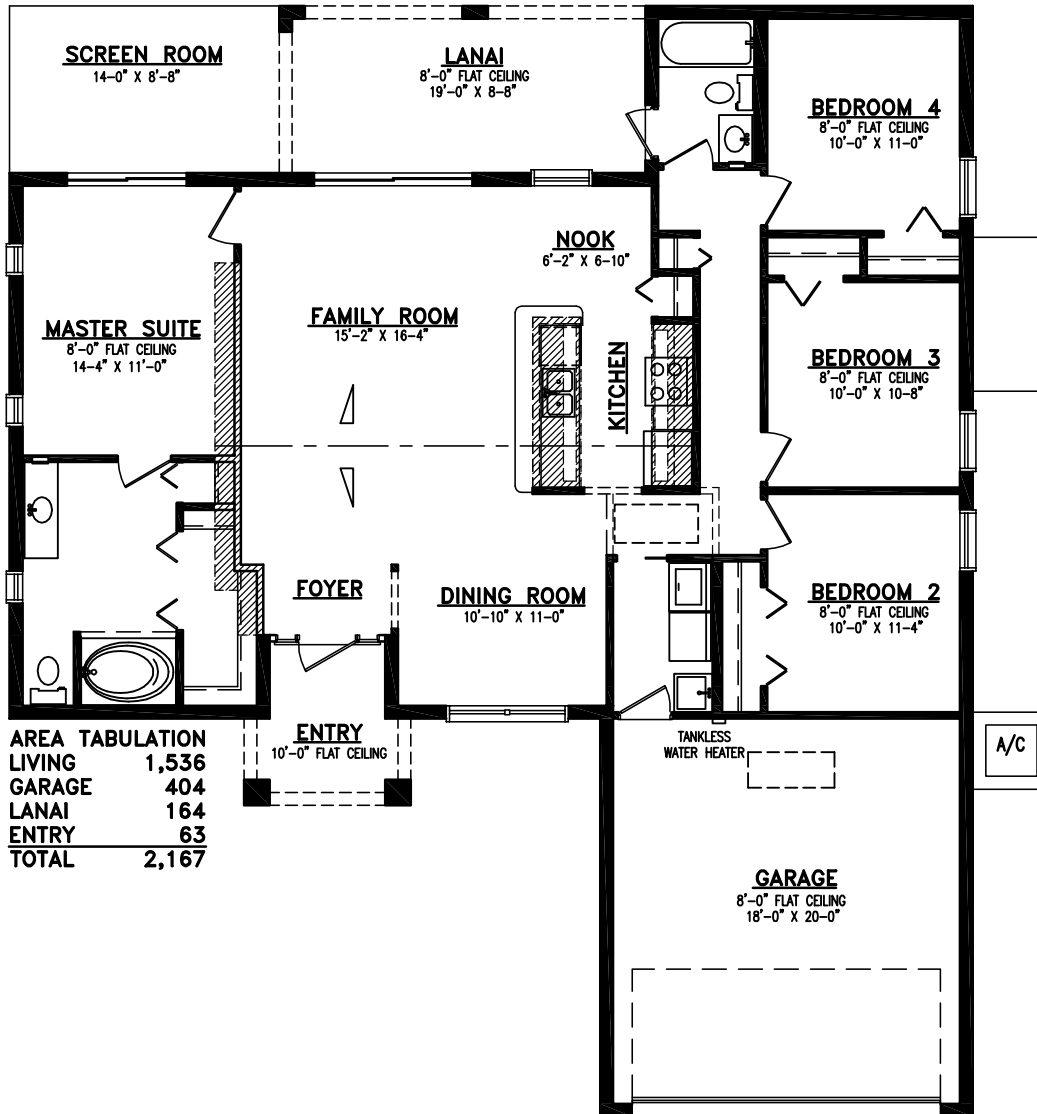

THE EAGLE GRAND MODEL

4 BEDROOM, 2 BATH

ADV-EA-03

FRONT ELEVATION

Copyright Steven J. Magner 2002

MODEL HOME CENTER

3007 CHIQUITA BLVD. S.
CAPE CORAL, FLORIDA 33914
239-561-7500

1/2 MILE SOUTH OF VETERANS PKWY.
E-MAIL HOMESALES@ADVANTAGEBUILDERS.COM