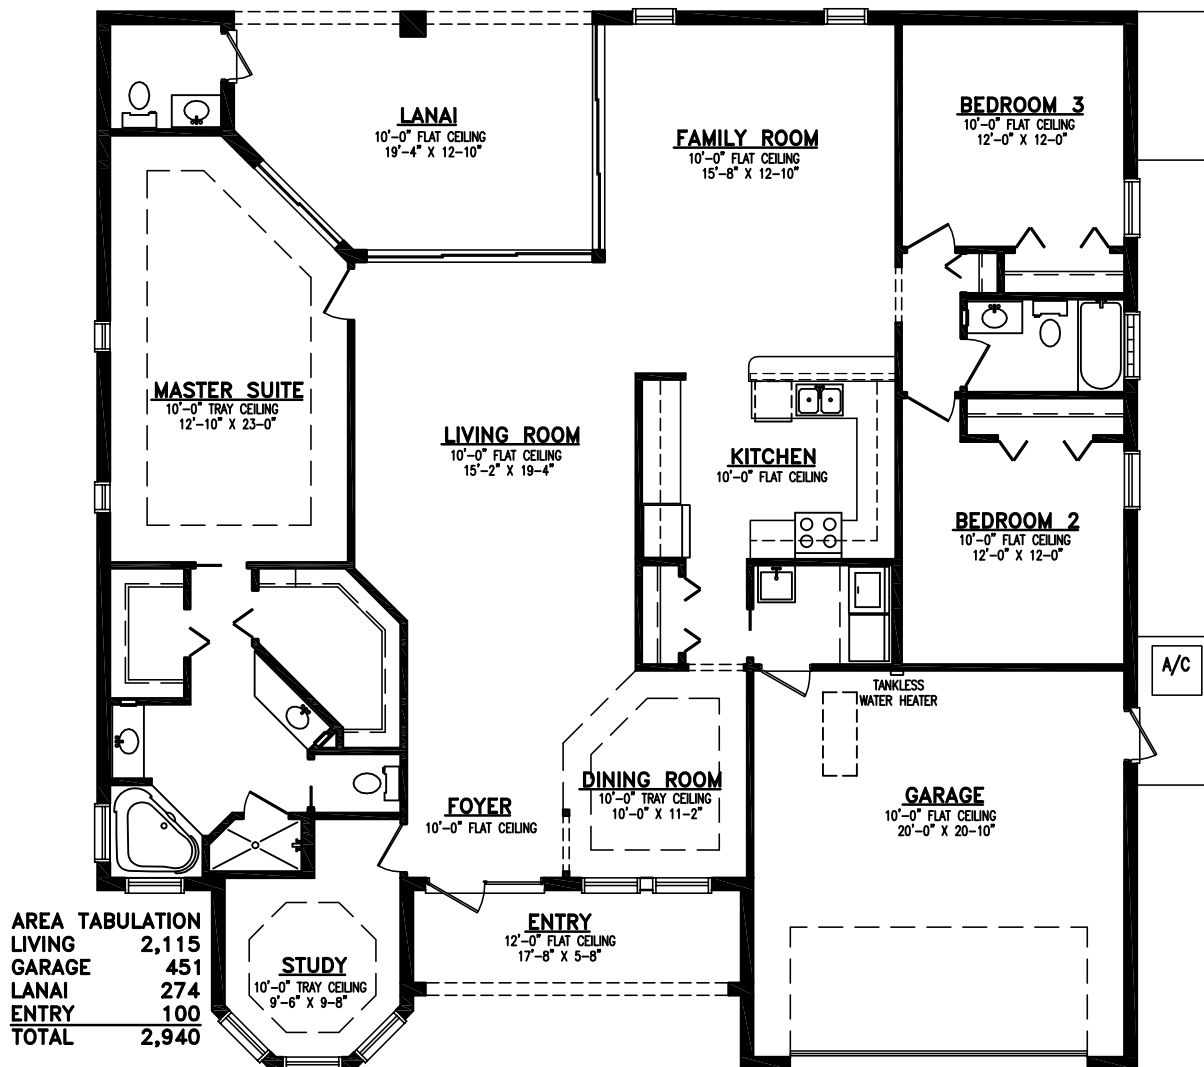

THE EMERALD MODEL

3 BEDROOM, 2 BATH

ADV-EM-01

FRONT ELEVATION

Copyright Steven J. Magner 2004

MODEL HOME CENTER

3007 CHIQUITA BLVD. S.
CAPE CORAL, FLORIDA 33914
239-561-7500

1/2 MILE SOUTH OF VETERANS PKWY.
E-MAIL HOMESALES@ADVANTAGEBUILDERS.COM